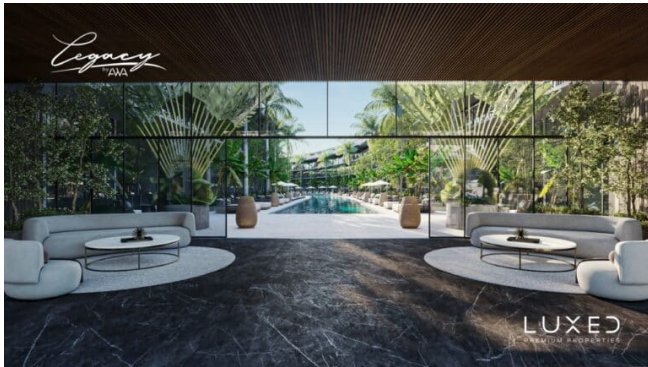

Awa Legacy 1 Bedroom Loft Condo

Price: \$256,995 USD

Bedrooms: 1

Bathrooms: 1

Size: 769 sq ft

Address: Playacar Phase 2, Playa del Carmen
Real Estate, Quintana Roo, 77717

Description

Discover Legacy by AWA, an exquisite living experience in the heart of the Riviera Maya. Nestled within Playacar, this serene sanctuary offers a harmonious blend of nature and modern luxury. Surrounded by the turquoise tones of the Caribbean Sea, lush foliage, and ancient Mayan ruins, Playacar provides a tranquil escape that echoes the rich heritage of the region.

Project Overview:

Legacy by AWA is designed to offer an ideal quality of life with first-class amenities, recreational spaces, and luxurious finishes. This project invites you to reconnect with nature and appreciate the simplicity and beauty of outdoor living in the Mexican Caribbean, without sacrificing modern comforts.

The development features high-quality facilities and thoughtfully designed living areas, making it more than just a place to live but an experience that transcends the ordinary. Whether you are an experienced golfer or a beginner, the challenging 18-hole courses with breathtaking views promise an unforgettable journey with every round.